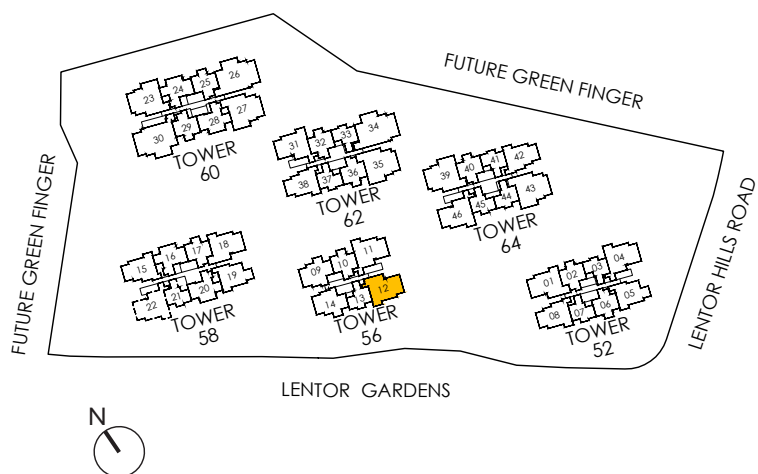

## 3 - BEDROOM (PLUS)

**TYPE C6**  
92 Sqm | 990 Sqft  
INCLUSIVE OF 5 SQM BALCONY

**TOWER 56**  
#02-12 TO #08-12

**TYPE C6-G**  
92 Sqm | 990 Sqft  
INCLUSIVE OF 5 SQM PES

**TOWER 56**  
#01-12

LEGEND (where applicable) :