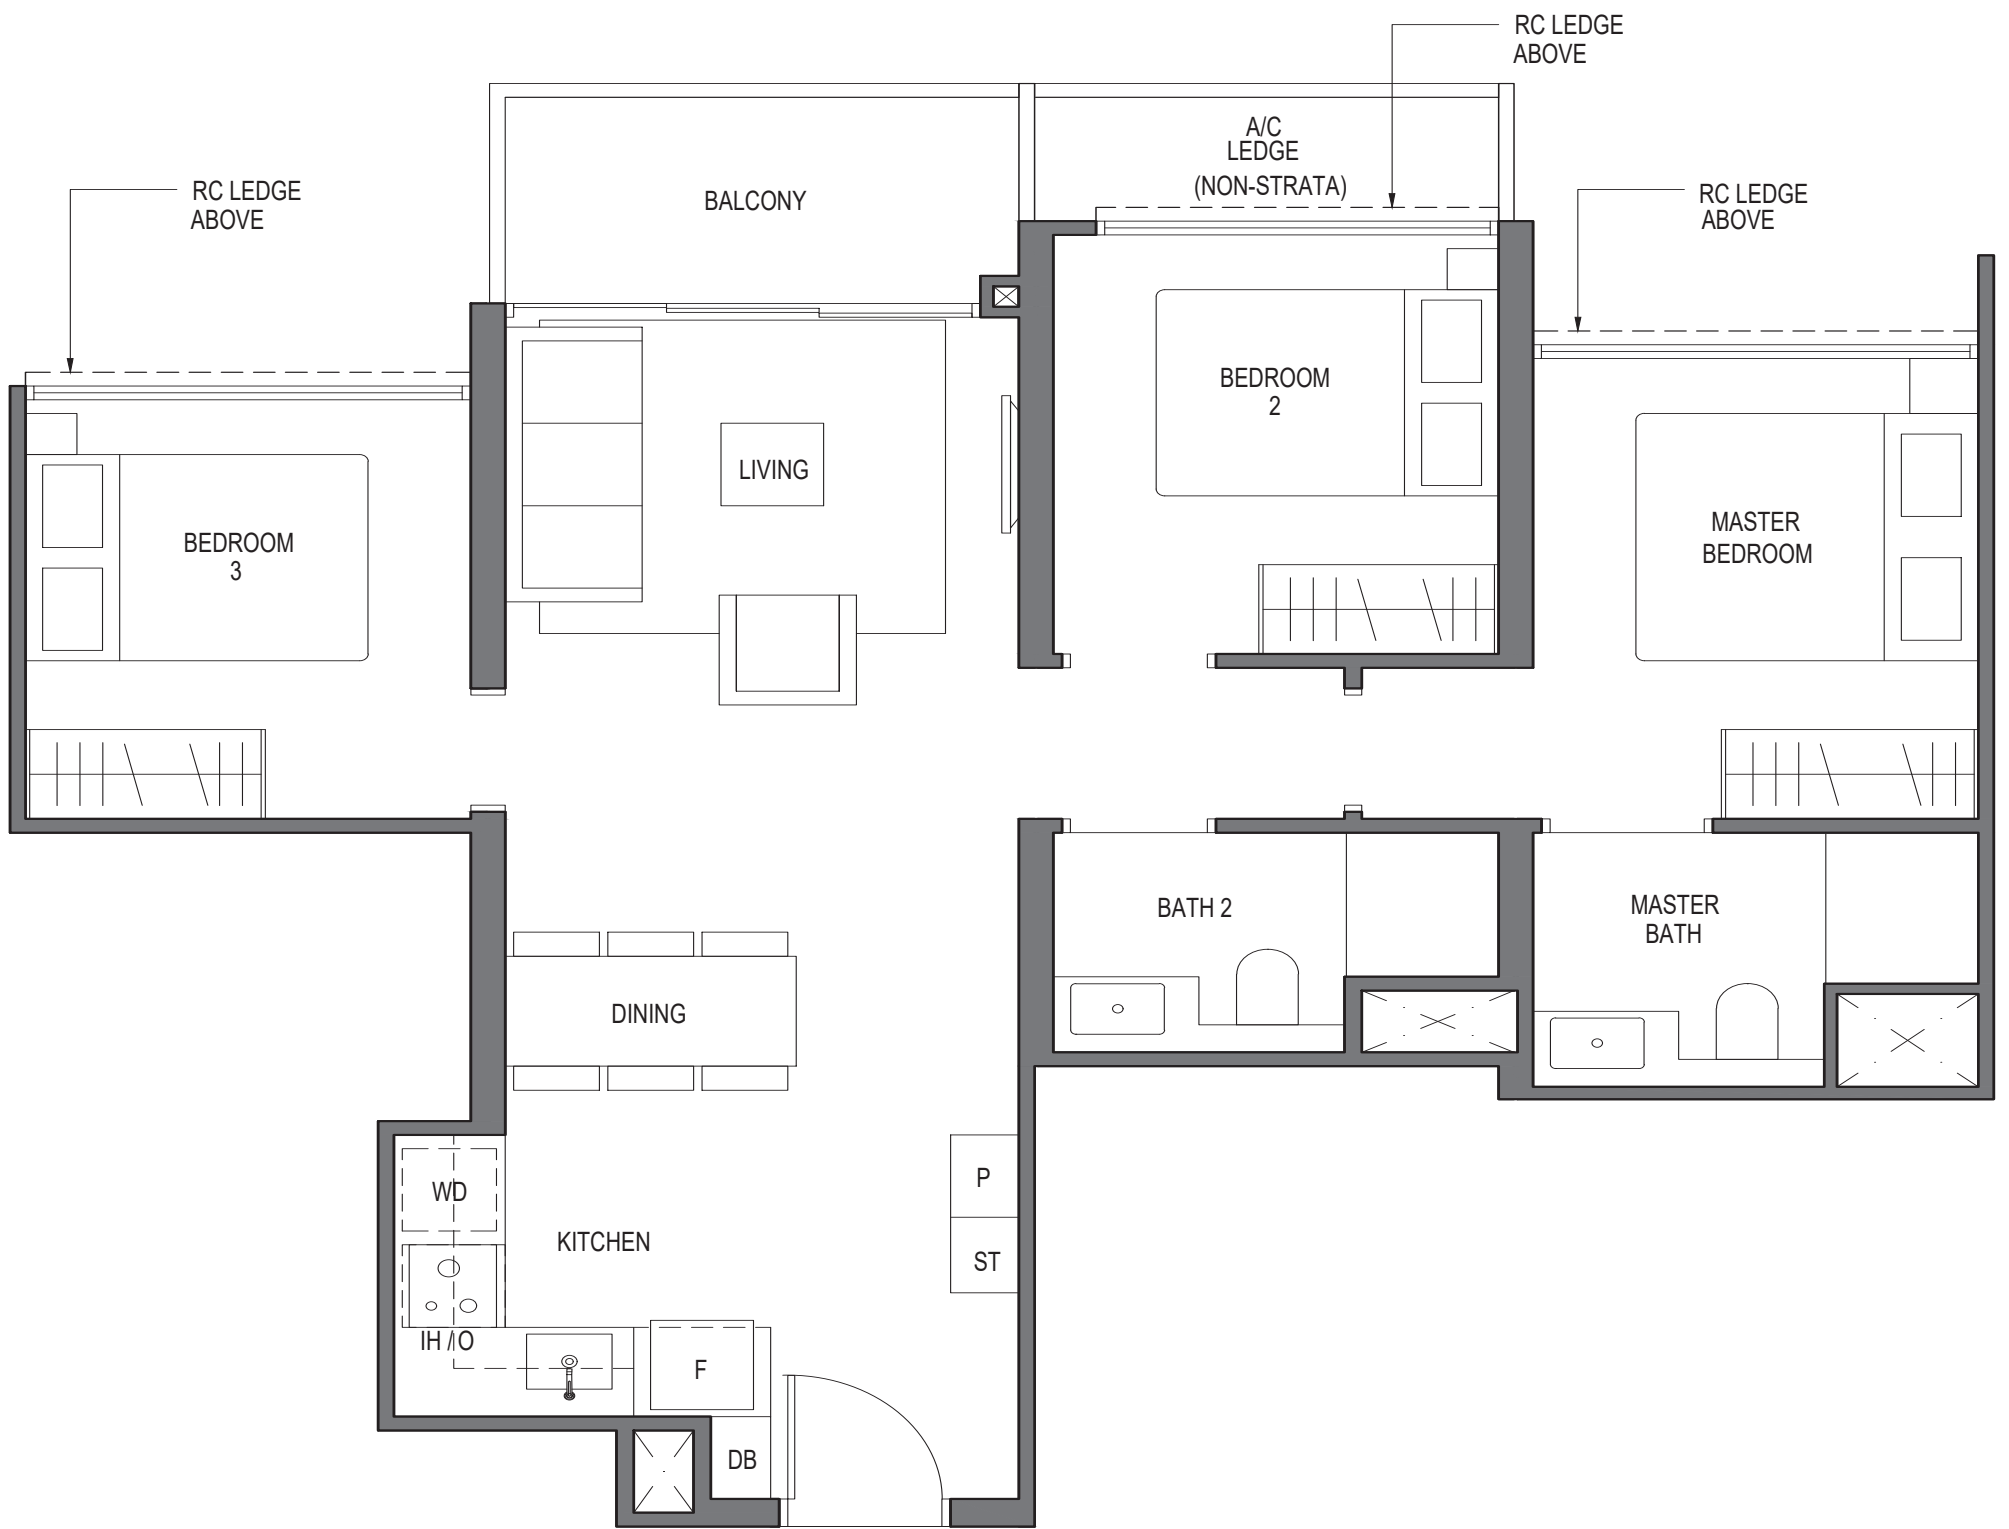

TOWER 58

#01-17

TOWER 64

#01-40*

* MIRROR IMAGE

LEGEND (where applicable) :

- F - Fridge
- P - Pantry
- O - Oven
- IH - Induction Hob
- WD - Washer Dryer
- DB - Distribution Board
- ST - Store

3 - BEDROOM (BASIC)

TOWER 60

#01-24

#01-28

LEGEND (where applicable) :

- F - Fridge
- P - Pantry
- O - Oven
- IH - Induction Hob
- WD - Washer Dryer
- DB - Distribution Board
- ST - Store

3 - BEDROOM (BASIC)

TYPE C2
76 Sqm | 818 Sqft
INCLUSIVE OF 5 SQM BALCONY