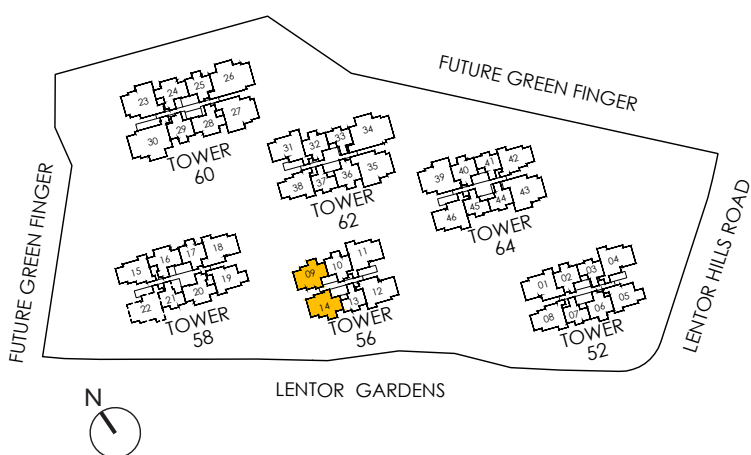

### TOWER 56

#01-09

#01-14\*

APPLICABLE TO TYPE C3-G UNIT 01-09

APPLICABLE TO TYPE C3-G UNIT 01-14\*

\* MIRROR IMAGE

LEGEND (where applicable) :

- F - Fridge
- P - Pantry
- O - Oven
- GH - Gas Hob
- WD - Washer Dryer
- DB - Distribution Board
- ST - Store