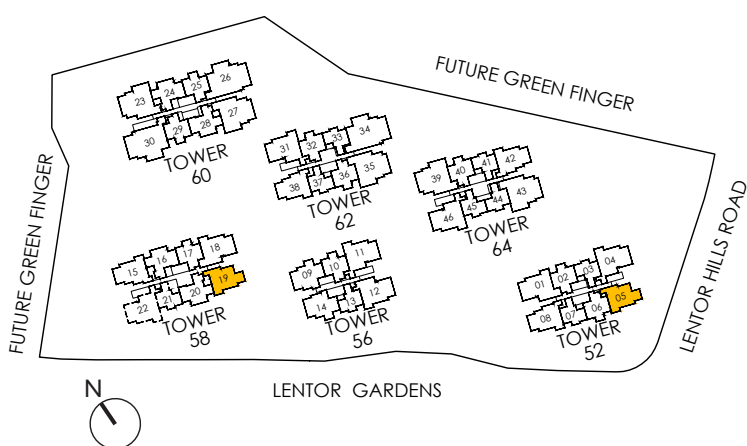

TOWER 52 TOWER 58
#02-05 TO #08-05 #02-19 TO #16-19

APPLICABLE TO TYPE C2-G

TYPE C2-G
76 Sqm | 818 Sqft
INCLUSIVE OF 5 SQM PES

TOWER 52 TOWER 58
#01-05 #01-19

LEGEND (where applicable) :

- F - Fridge
- P - Pantry
- O - Oven
- IH - Induction Hob
- WD - Washer Dryer
- DB - Distribution Board
- ST - Store