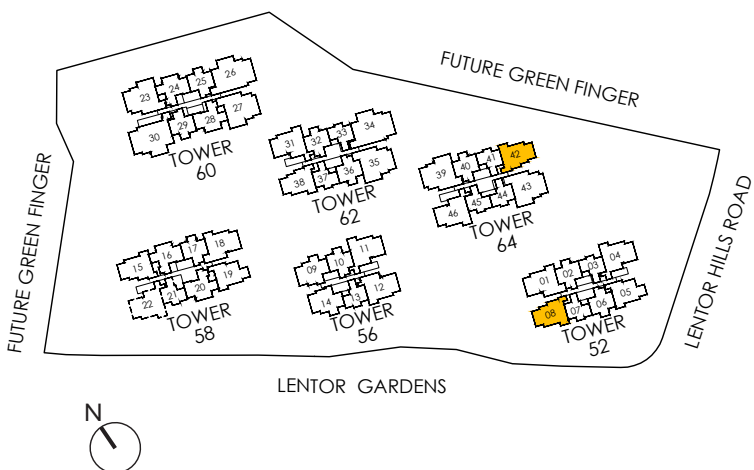

### TYPE C5-G

84 Sqm | 904 Sqft

INCLUSIVE OF 5 SQM PES

TOWER 52

#01-08

TOWER 64

#01-42

LEGEND (where applicable) :