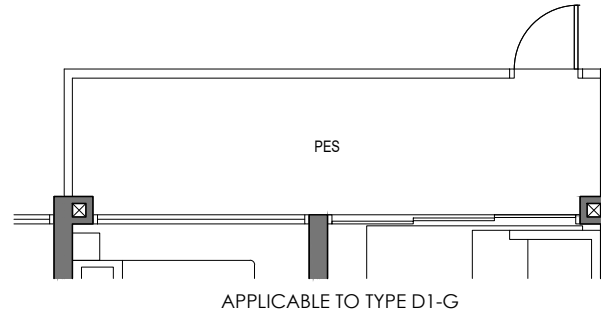

4 - BEDROOM (STANDARD)

TYPE D1
114 Sqm | 1227 Sqft
INCLUSIVE OF 9 SQM BALCONY

TOWER 60   TOWER 64
#02-23 TO #16-23   #02-39 TO #16-39