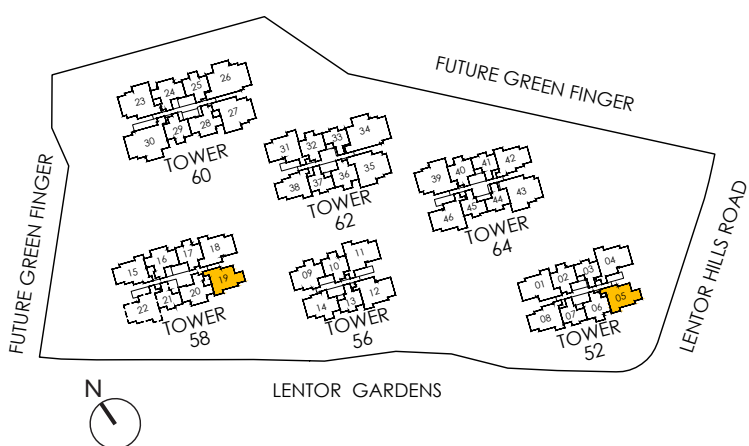

### TYPE C2-G

76 Sqm | 818 Sqft

INCLUSIVE OF 5 SQM PES

TOWER 52

#01-05

TOWER 58

#01-19

LEGEND (where applicable) :