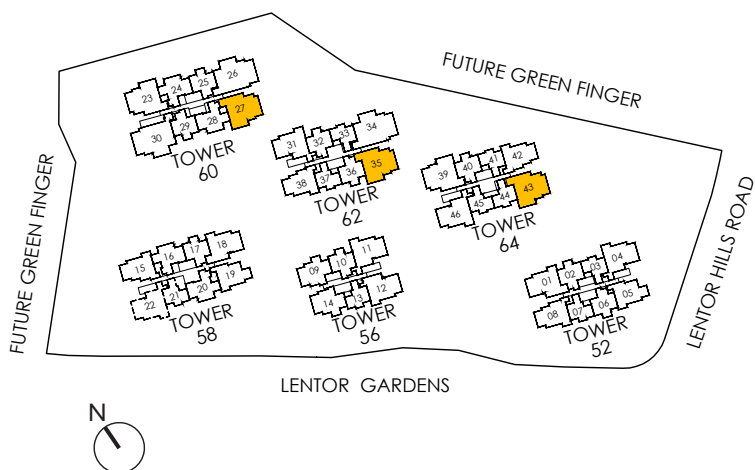

LEGEND (where applicable) :

- F - Fridge
- P - Pantry
- O - Oven
- GH - Gas Hob
- WD - Washer Dryer
- DB - Distribution Board
- ST - Store