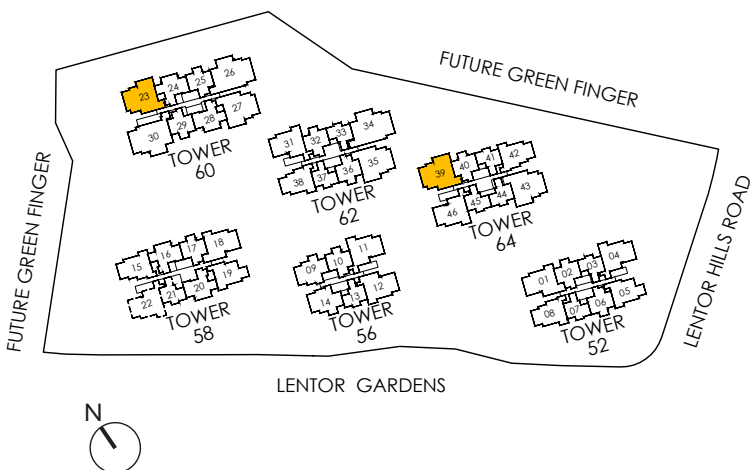

### TYPE D1-G

114 Sqm | 1227 Sqft

INCLUSIVE OF 9 SQM PES

TOWER 60

#01-23

TOWER 64

#01-39

LEGEND (where applicable) :