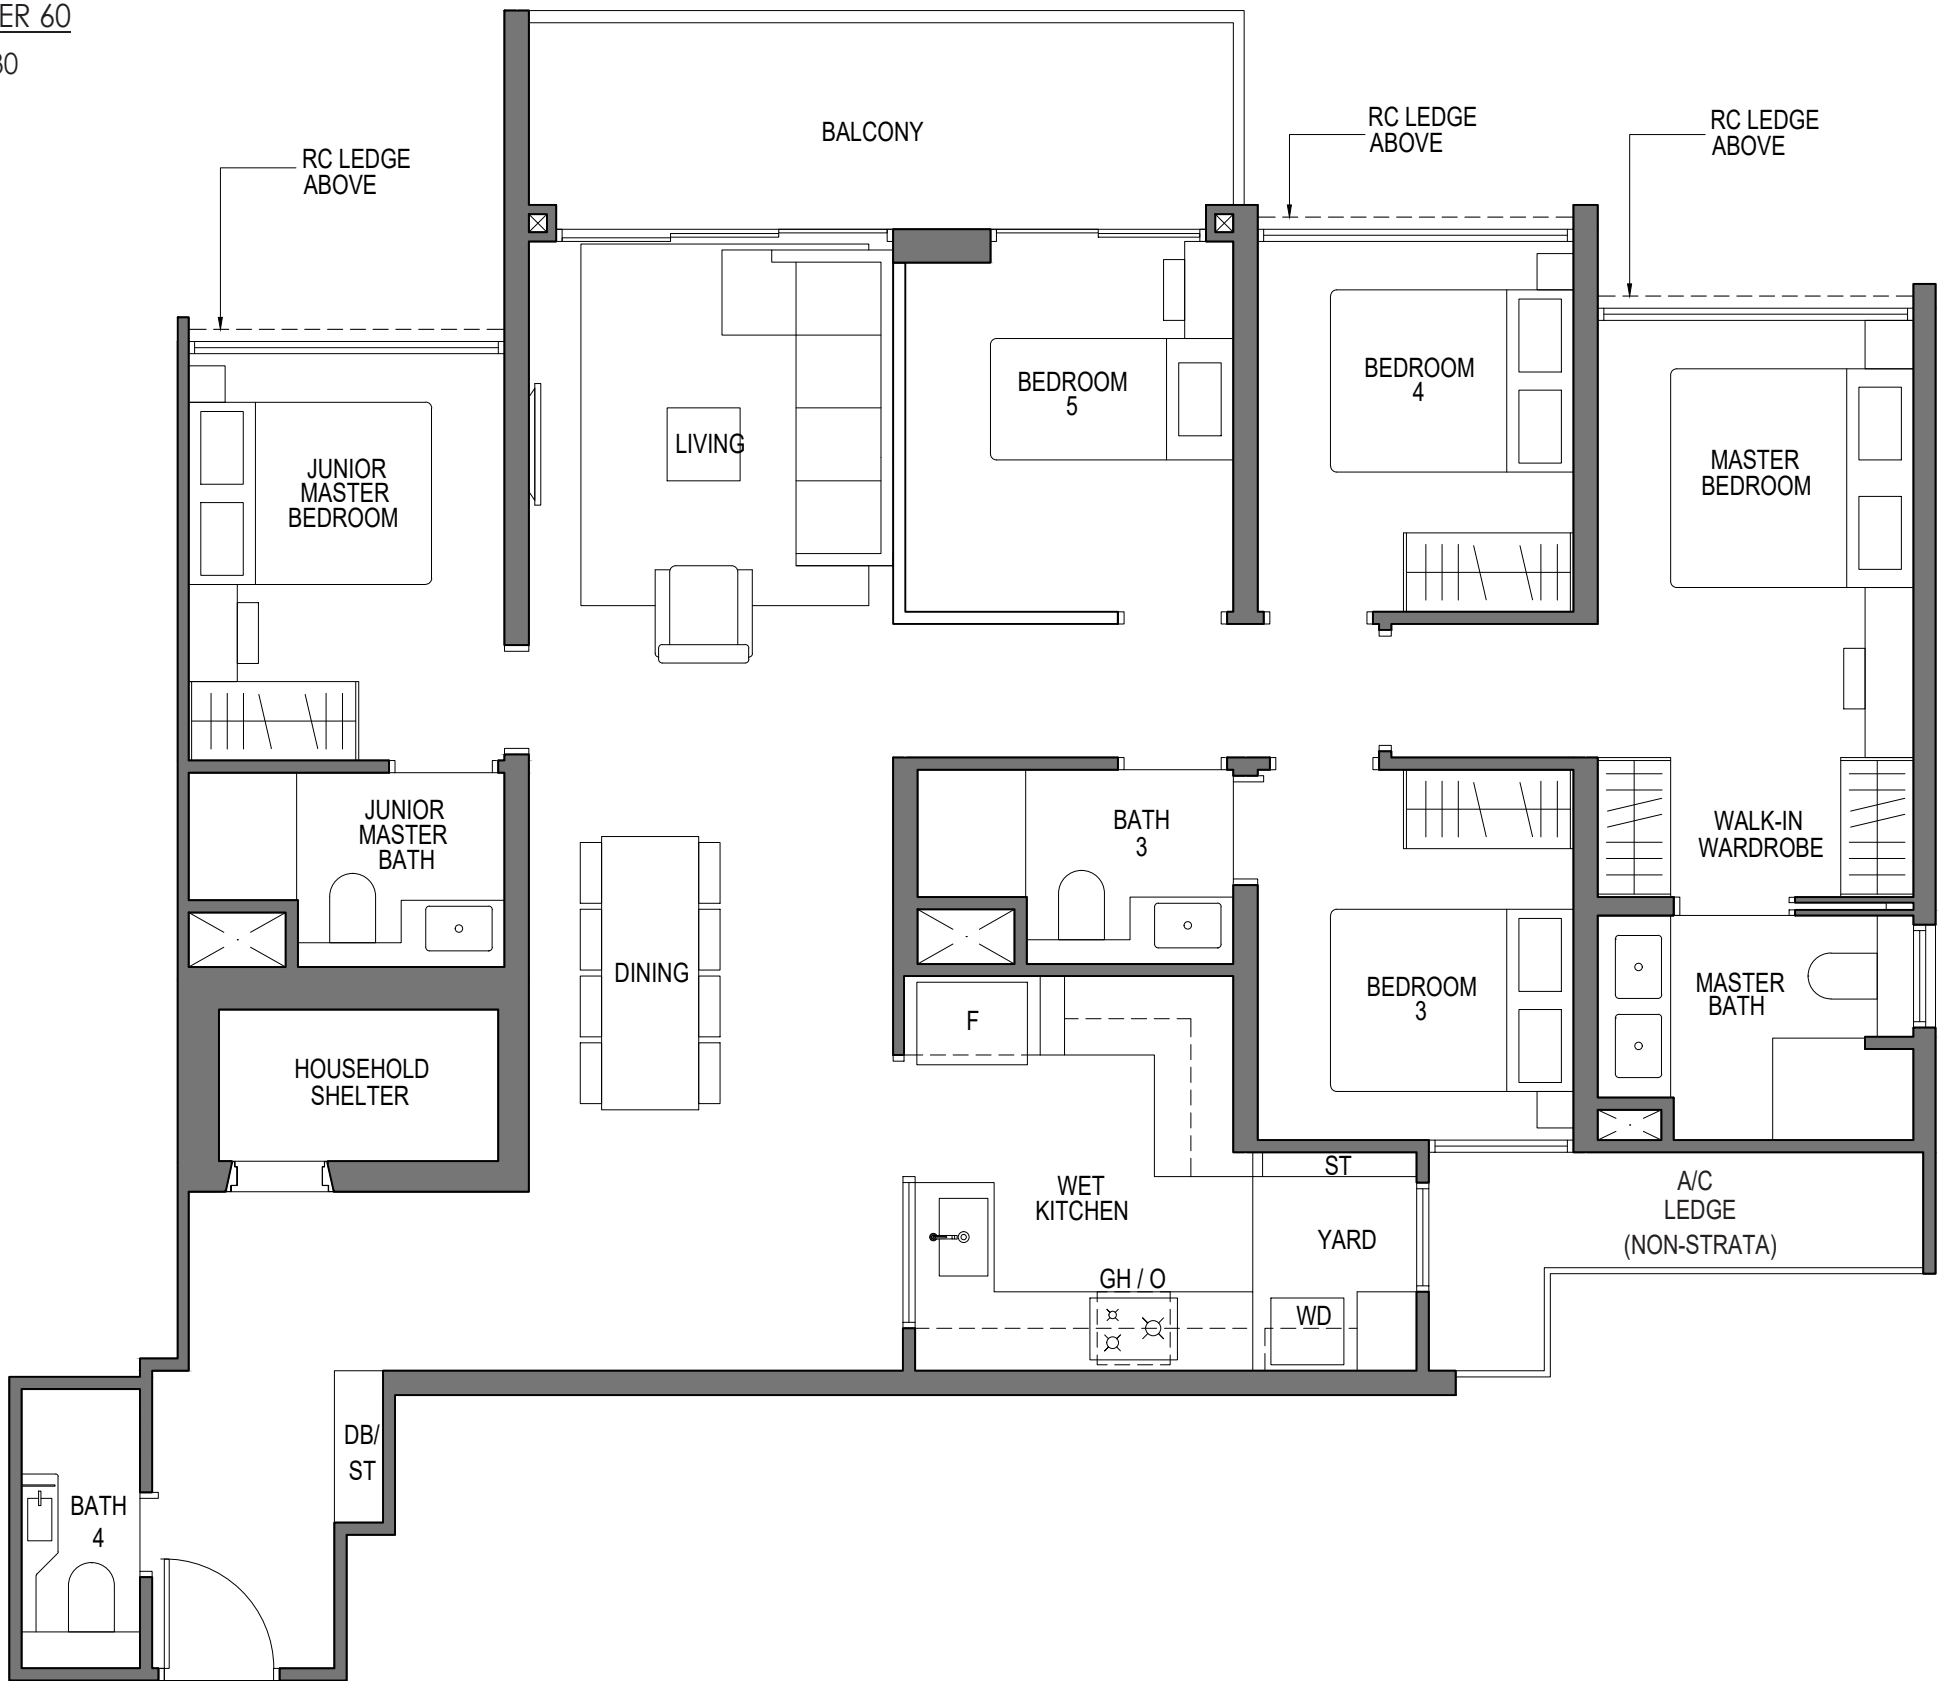

### TYPE E2-G

140 Sqm | 1507 Sqft

INCLUSIVE OF 11 SQM PES

TOWER 60

#01-30

APPLICABLE TO TYPE E2-G

LEGEND (where applicable) :

- F - Fridge
- P - Pantry
- O - Oven
- GH - Gas Hob
- WD - Washer Dryer
- DB - Distribution Board
- ST - Store