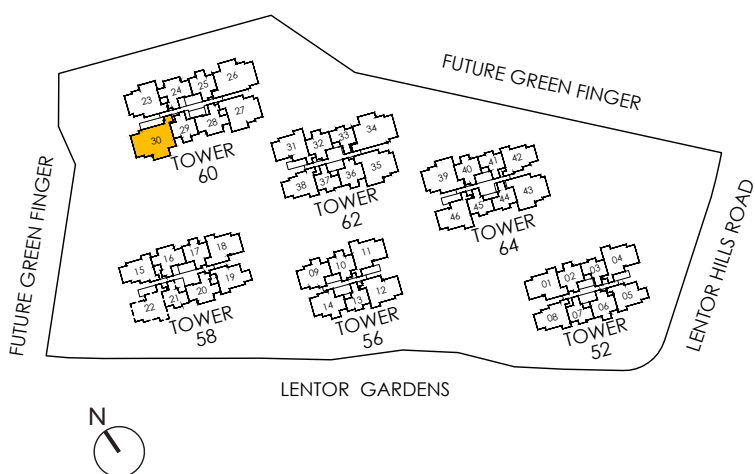

LEGEND (where applicable) :

- F - Fridge
- P - Pantry
- O - Oven
- GH - Gas Hob
- WD - Washer Dryer
- DB - Distribution Board
- ST - Store