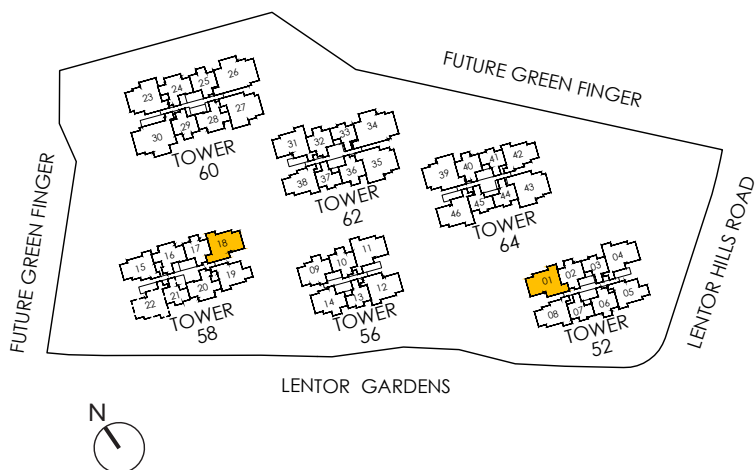

LEGEND (where applicable) :

- F - Fridge
- P - Pantry
- O - Oven
- GH - Gas Hob
- WD - Washer Dryer
- DB - Distribution Board
- ST - Store