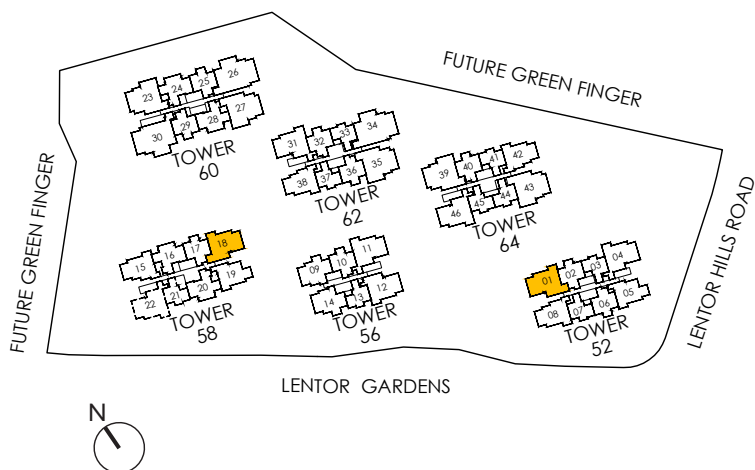

LEGEND (where applicable) :

- F - Fridge
- P - Pantry
- O - Oven
- GH - Gas Hob
- WD - Washer Dryer
- DB - Distribution Board
- ST - Store