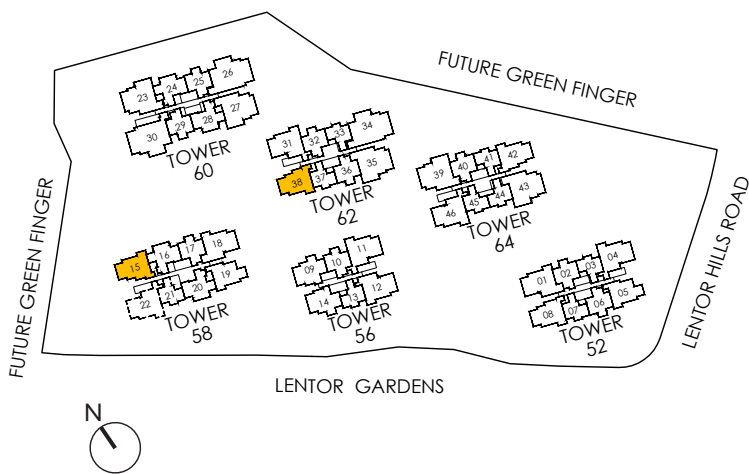

LEGEND (where applicable) :

- F - Fridge
- P - Pantry
- O - Oven
- GH - Gas Hob
- WD - Washer Dryer
- DB - Distribution Board
- ST - Store