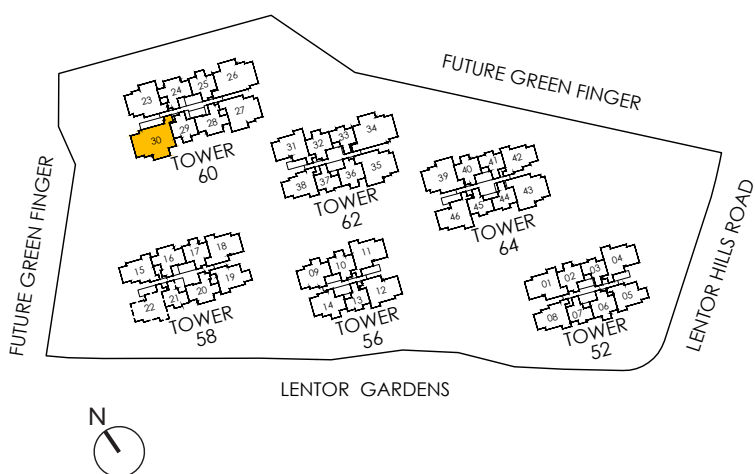

### TYPE E2-G

140 Sqm | 1507 Sqft

INCLUSIVE OF 11 SQM PES

TOWER 60

#01-30

APPLICABLE TO TYPE E2-G

LEGEND (where applicable) :

- F - Fridge
- P - Pantry
- O - Oven
- GH - Gas Hob
- WD - Washer Dryer
- DB - Distribution Board
- ST - Store