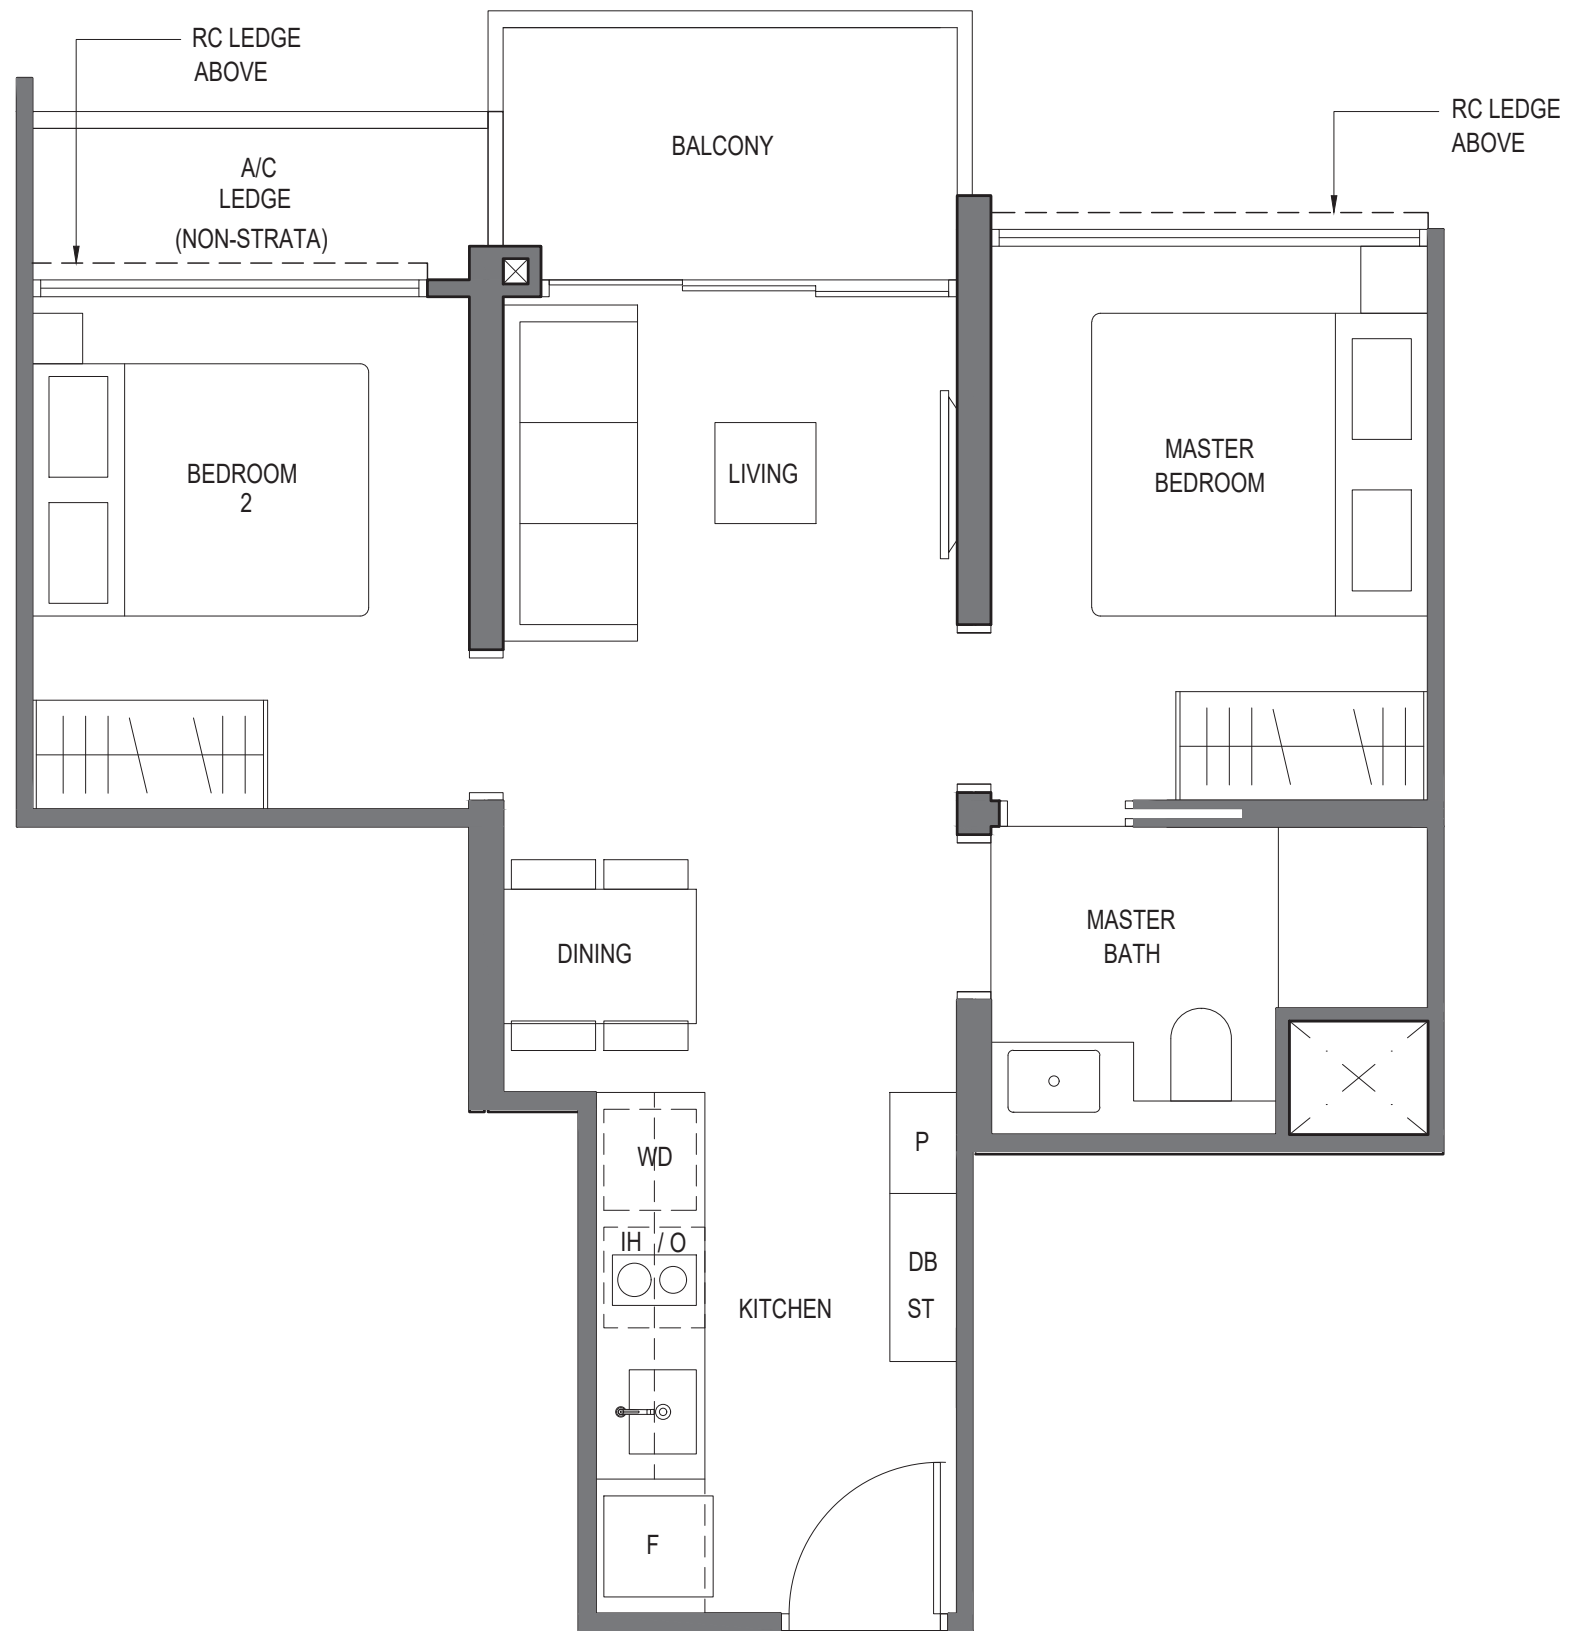

TOWER 62

#01-33
#01-37

TOWER 56

#01-13*

TOWER 64

#01-41
#01-44*
#01-45

TOWER 58

#01-21

* MIRROR IMAGE

LEGEND (where applicable) :

- F - Fridge
- P - Pantry
- O - Oven
- IH - Induction Hob
- WD - Washer Dryer
- DB - Distribution Board
- ST - Store

2 - BEDROOM (STANDARD)

TYPE B2 (Showflat)

61 Sqm | 657 Sqft

INCLUSIVE OF 5 SQM BALCONY

TOWER 52

#02-02* TO #08-02*
#02-06* TO #08-06*

TOWER 60

#02-25 TO #16-25
#02-29 TO #16-29

TOWER 56

#02-10 TO #08-10

TOWER 62