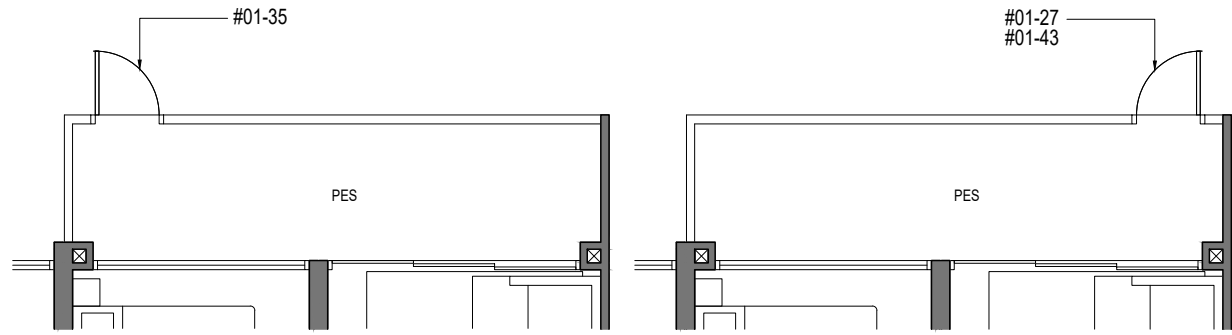

4 - BEDROOM (STANDARD)

TYPE D2 (Showflat)

114 Sqm | 1227 Sqft

INCLUSIVE OF 9 SQM BALCONY

TOWER 60

#02-27 TO #16-27

TOWER 62

#02-35 TO #16-35

TOWER 64

#02-43 TO #16-43

TYPE D2-G

114 Sqm | 1227 Sqft

INCLUSIVE OF 9 SQM PES

TOWER 60

#01-27

TOWER 62

#01-35

TOWER 64

#01-43

APPLICABLE TO TYPE D2-G