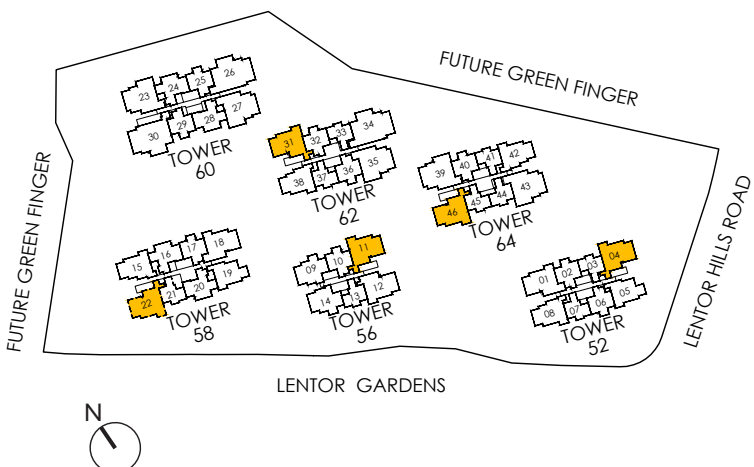

### TYPE C8-G

95 Sqm | 1023 Sqft

INCLUSIVE OF 5 SQM PES

TOWER 52      TOWER 62  
 #01-04      #01-31\*

TOWER 56      TOWER 64  
 #01-11      #01-46

\* MIRROR IMAGE

LEGEND (where applicable) :

- F - Fridge
- P - Pantry
- O - Oven
- GH - Gas Hob
- WD - Washer Dryer
- DB - Distribution Board
- ST - Store