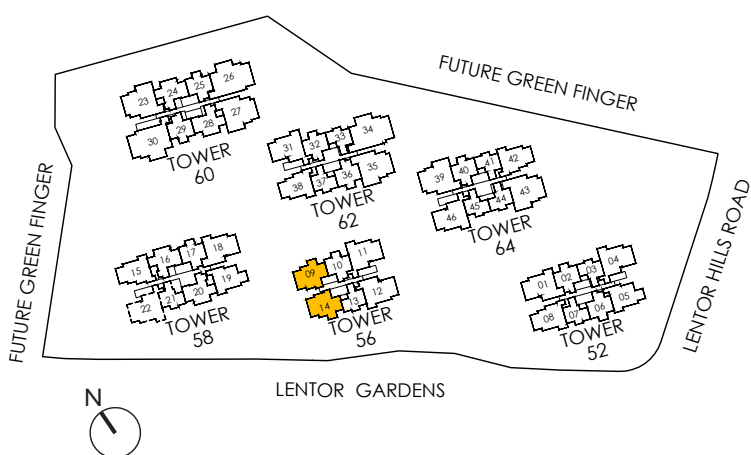

LEGEND (where applicable) :

- F - Fridge
- P - Pantry
- O - Oven
- GH - Gas Hob
- WD - Washer Dryer
- DB - Distribution Board
- ST - Store