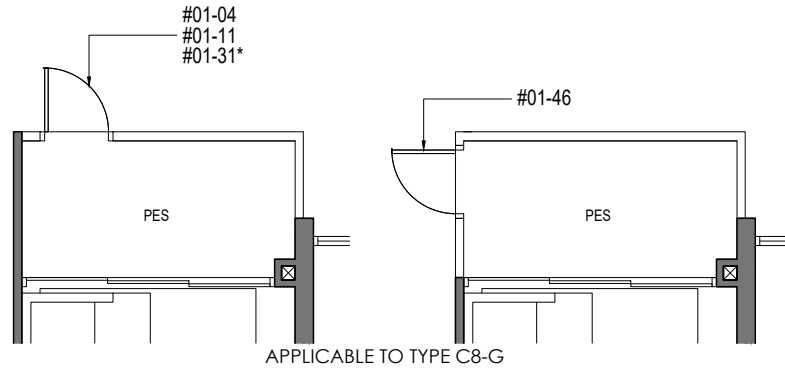

### TYPE C8-G

95 Sqm | 1023 Sqft

INCLUSIVE OF 5 SQM PES

TOWER 52      TOWER 62  
 #01-04      #01-31\*

TOWER 56      TOWER 64  
 #01-11      #01-46

\* MIRROR IMAGE

LEGEND (where applicable) :

- F - Fridge
- P - Pantry
- O - Oven
- GH - Gas Hob
- WD - Washer Dryer
- DB - Distribution Board
- ST - Store