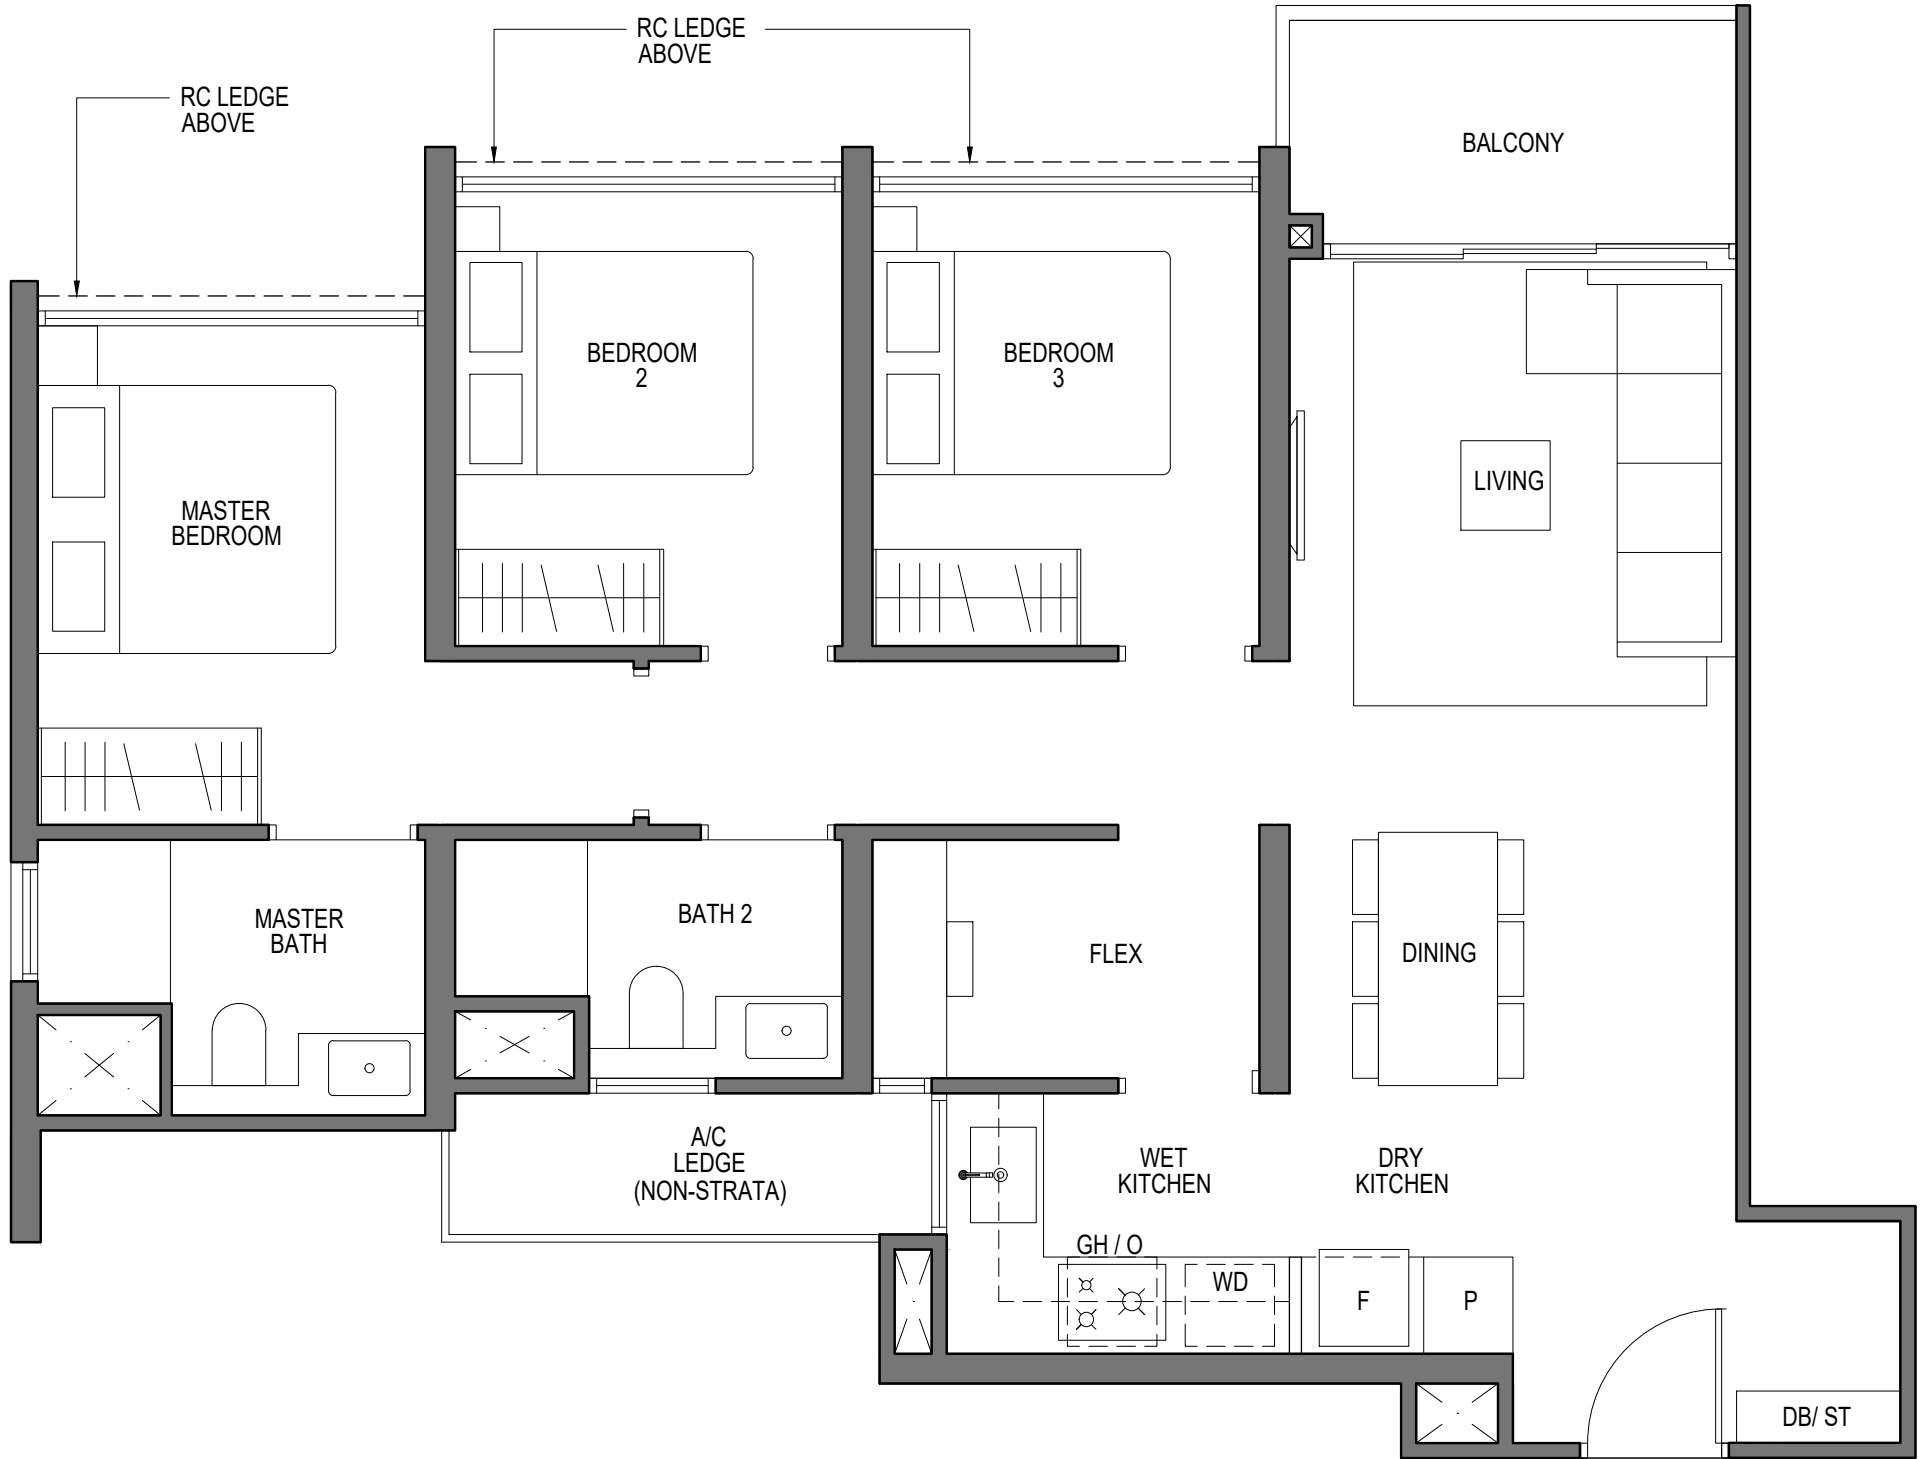

LEGEND (where applicable) :

- F - Fridge
- P - Pantry
- O - Oven
- GH - Gas Hob
- WD - Washer Dryer
- DB - Distribution Board
- ST - Store