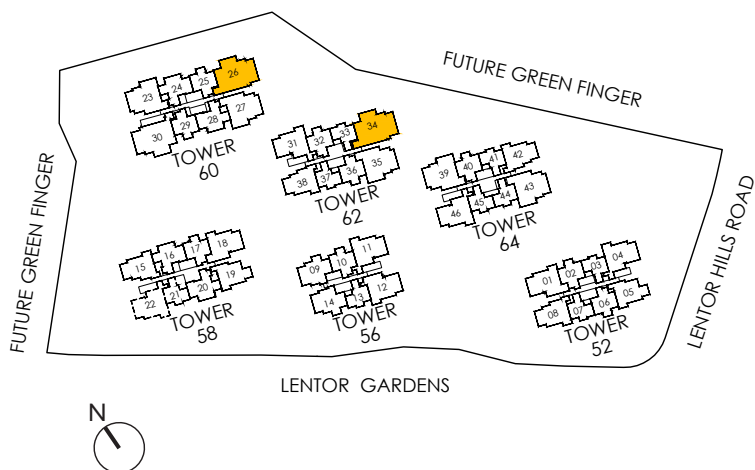

### TYPE E1-G

138 Sqm | 1485 Sqft

INCLUSIVE OF 11 SQM PES

TOWER 60

#01-26

TOWER 62

#01-34

APPLICABLE TO TYPE E1-G