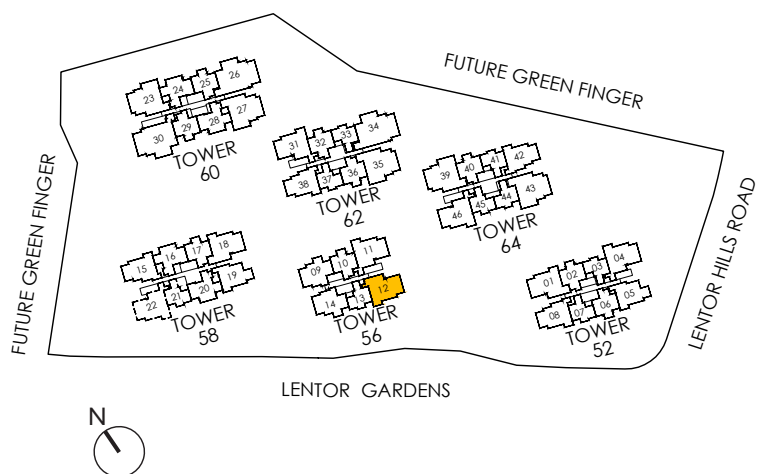

TOWER 56
#02-12 TO #08-12

TYPE C6-G
92 Sqm | 990 Sqft
INCLUSIVE OF 5 SQM PES

TOWER 56
#01-12

LEGEND (where applicable) :

- F - Fridge
- P - Pantry
- O - Oven
- GH - Gas Hob
- WD - Washer Dryer
- DB - Distribution Board
- ST - Store