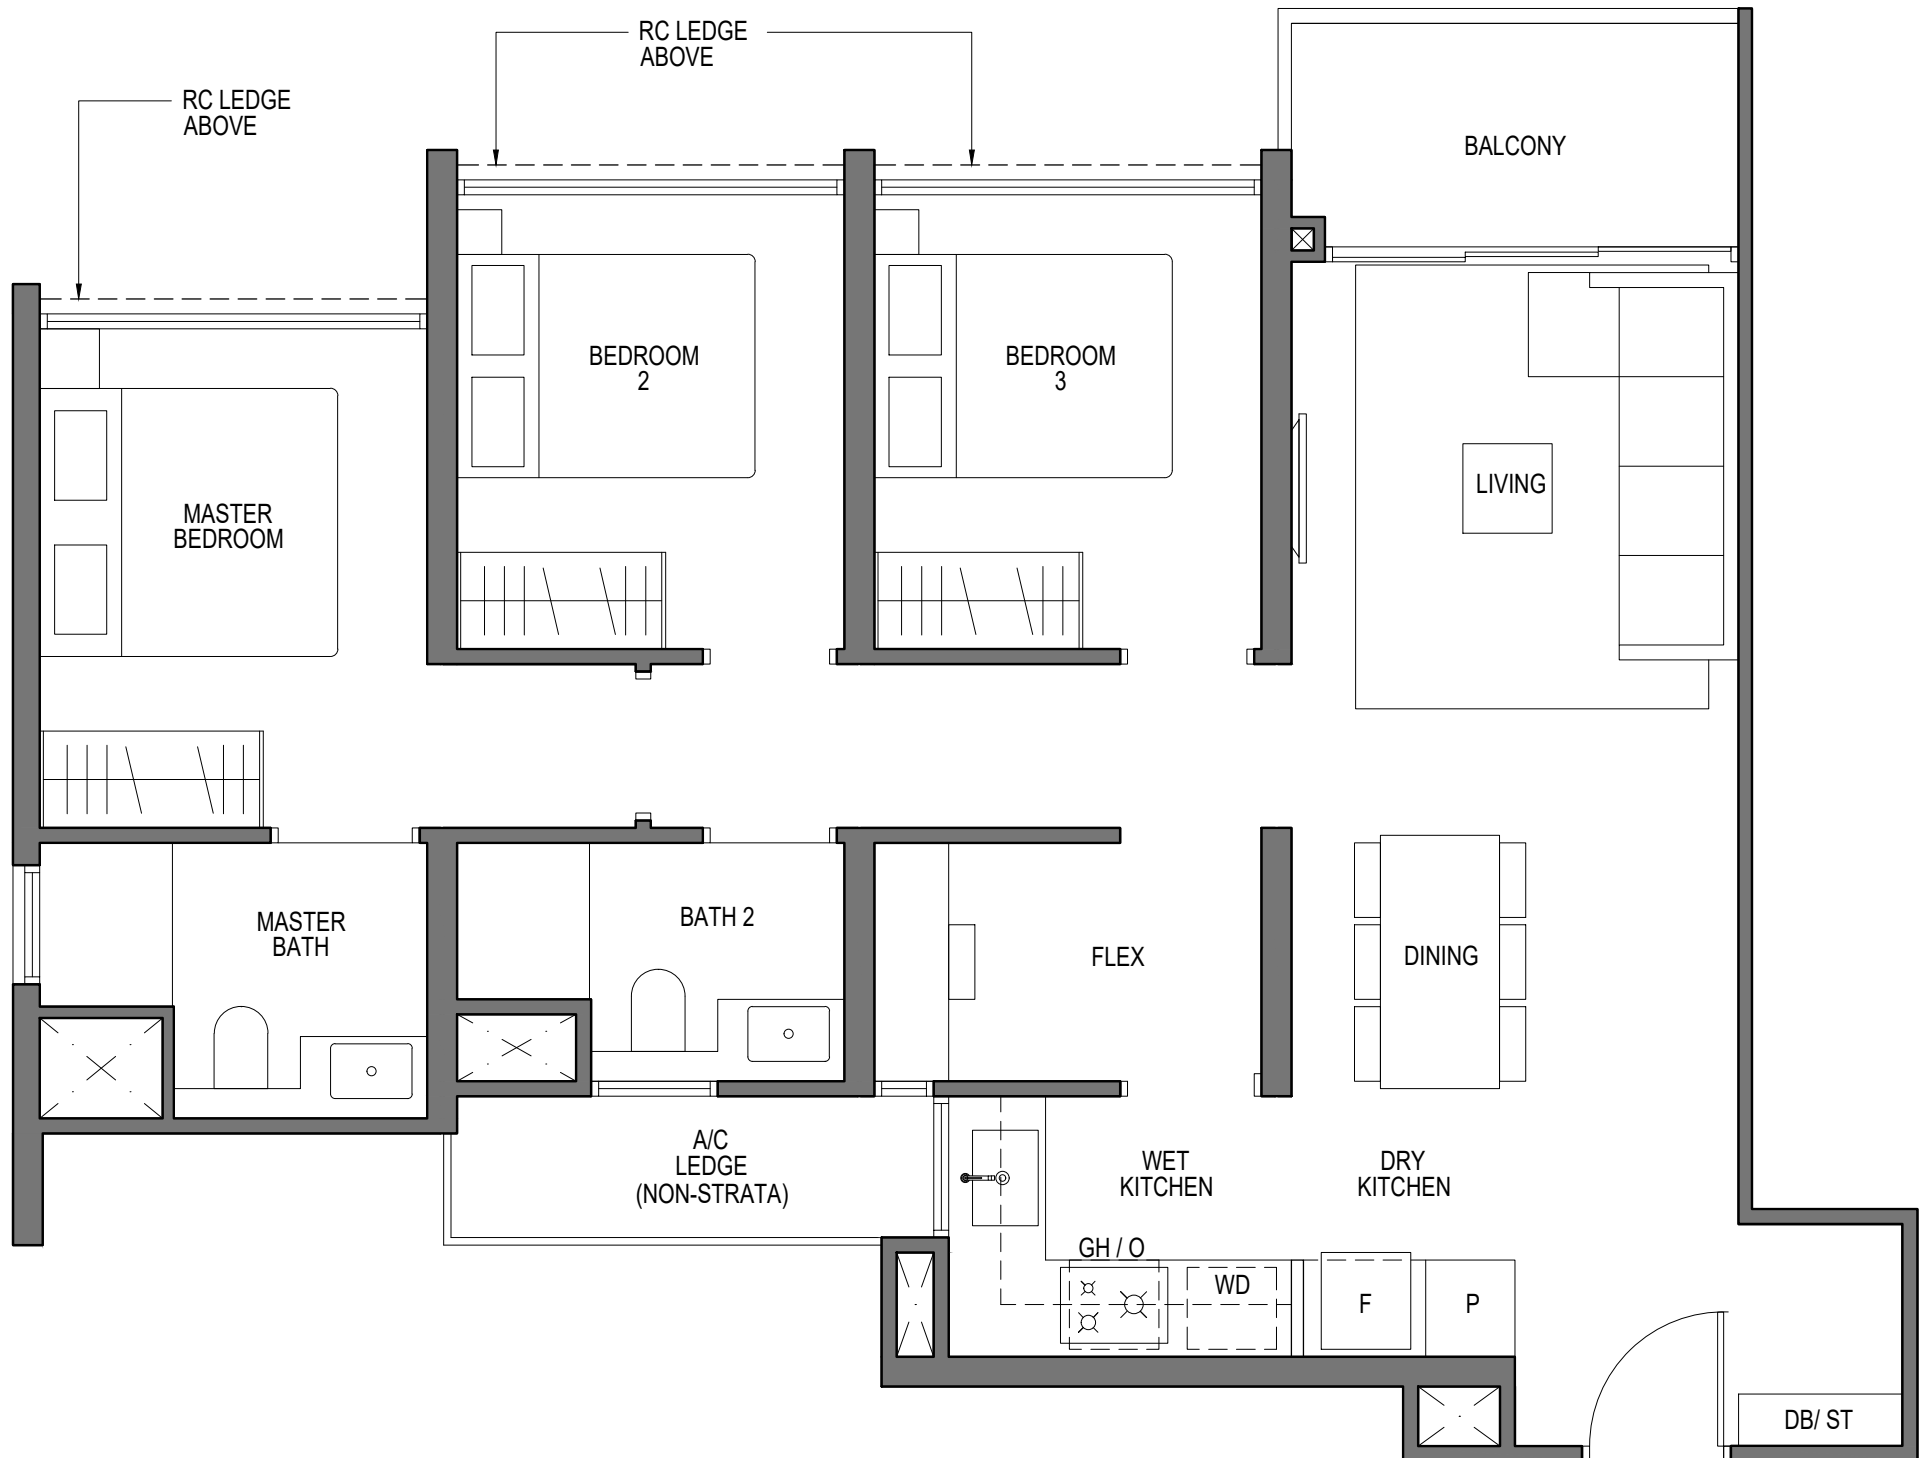

84 Sqm | 904 Sqft

INCLUSIVE OF 5 SQM PES

TOWER 58

TOWER 62

#01-15

#01-38*

APPLICABLE TO TYPE C4-G

* MIRROR IMAGE