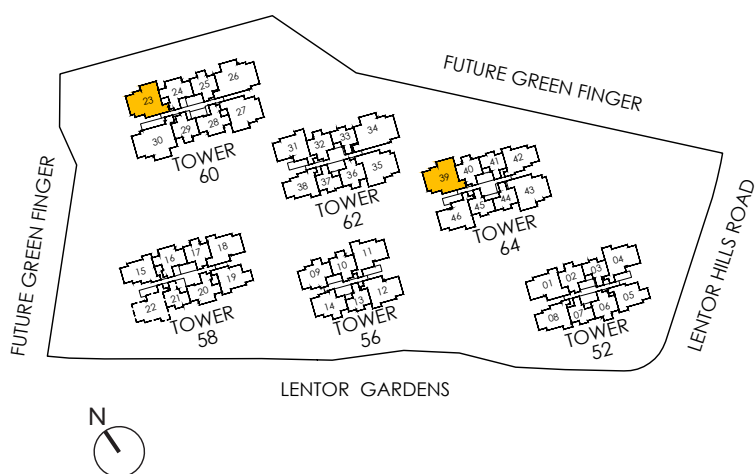

TYPE D1-G
114 Sqm | 1227 Sqft
INCLUSIVE OF 9 SQM PES

TOWER 60   TOWER 64
#01-23   #01-39