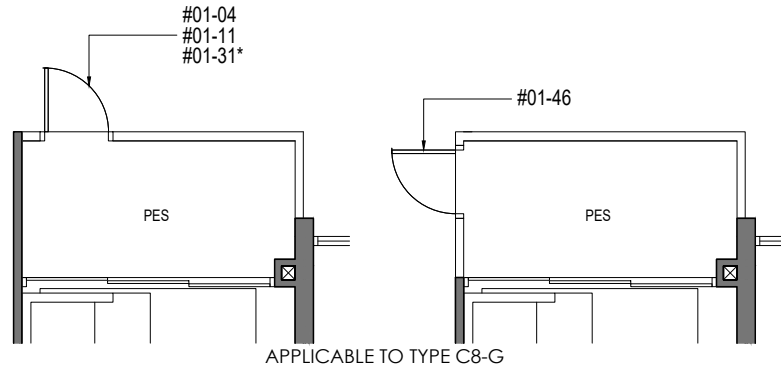

3 - BEDROOM (PLUS)

TYPE C8

95 Sqm | 1023 Sqft

INCLUSIVE OF 5 SQM BALCONY

TOWER 52   TOWER 62
#02-04 TO #08-04   #02-31* TO #16-31*

TOWER 56   TOWER 64
#02-11 TO #08-11   #02-46 TO #16-46

TOWER 58
#04-22 TO #08-22